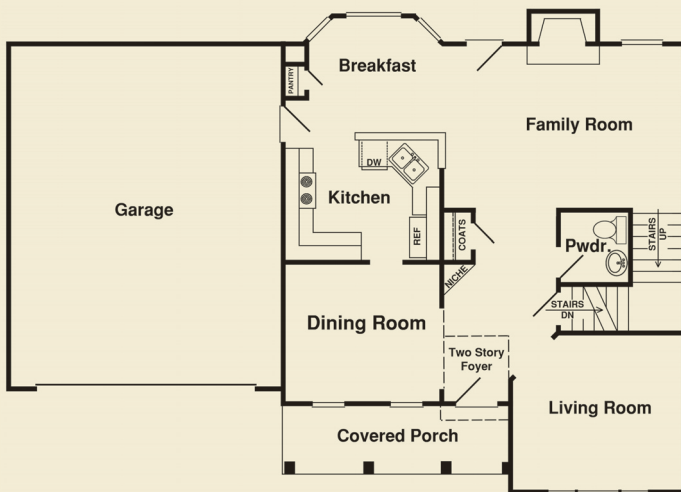

First Floor