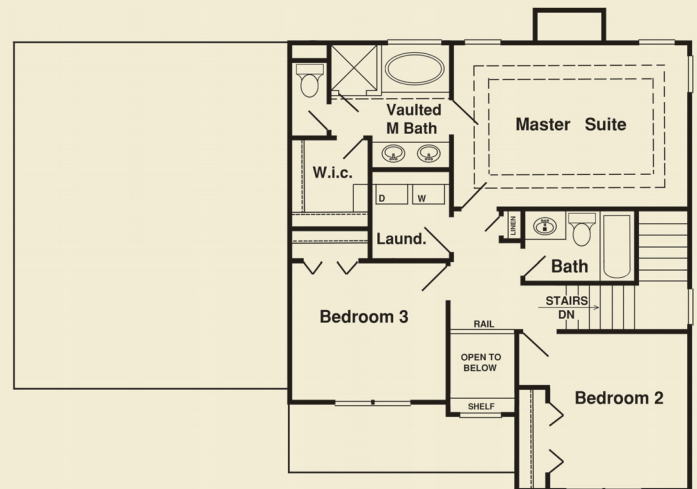

Second Floor

- Design built split level floorplan
- 3 bedrooms, 2 bath
- Large kitchen with dinette
- Owners suite with master bath & walk-in-closet
- Open great room with fireplace

BERKSHIRE HATHAWAY
HomeServices

The Preferred Realty

724-838-3660

www.CherryWoodEstates.info

Berkshire Hathaway The Preferred Realty believes all material, editorial or otherwise, to be correct, but assumes no responsibility for its accuracy or the accuracy of its presentation.