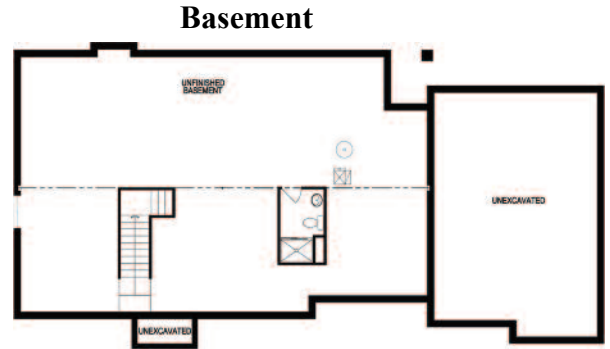

Tralee - B

Minnock Custom Builders

For more information call 724.553.3020 or call
Marlene Sausman & Bridget Minnock at 724.776.3686 x242/334
EmeraldFieldsatPine.com

BERKSHIRE HATHAWAY
HomeServices

The Preferred Realty