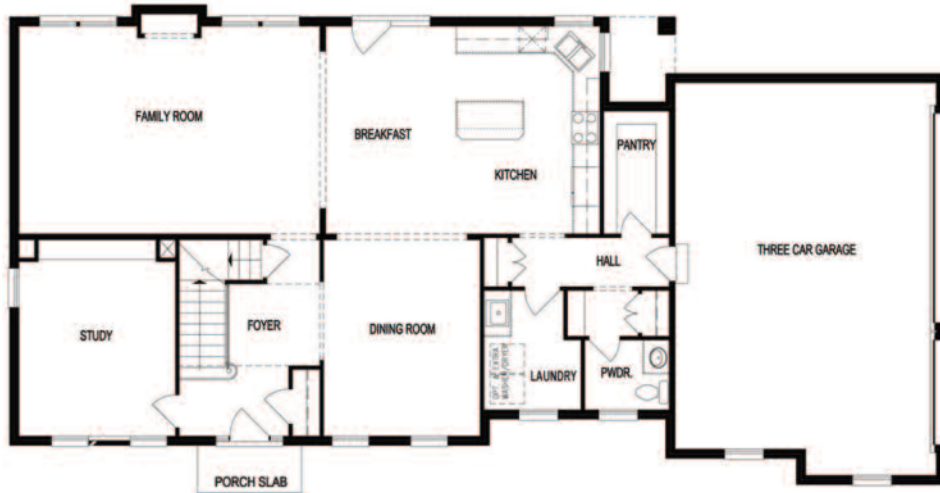

Tralee - C

Minnock Custom Builders

For more information call 724.553.3020 or call
Marlene Sausman & Bridget Minnock at 724.776.3686 x242/334
EmeraldFieldsatPine.com

BERKSHIRE HATHAWAY
HomeServices

The Preferred Realty