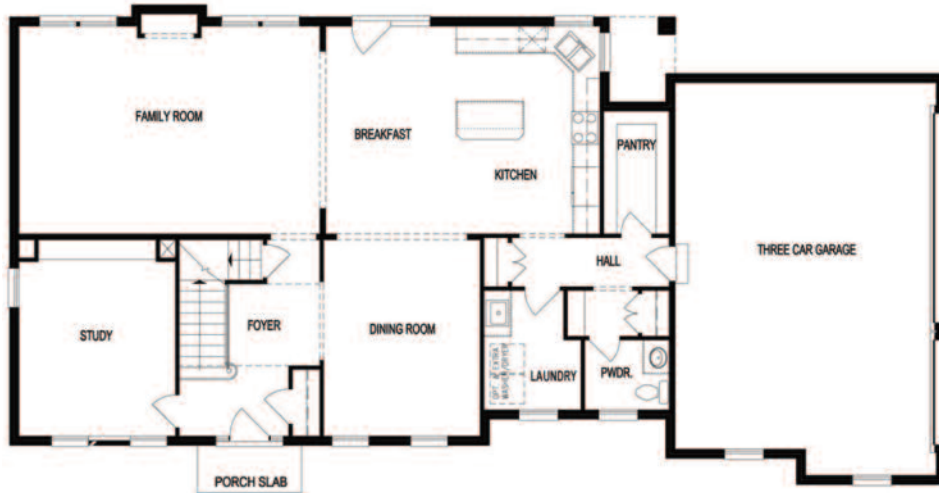

Tralee - B

Minnock Custom Builders

For more information call 724.553.3020 or call
Marlene Sausman & Bridget Minnock at 724.776.3686 x242/334
EmeraldFieldsatPine.com

BERKSHIRE HATHAWAY
HomeServices

The Preferred Realty