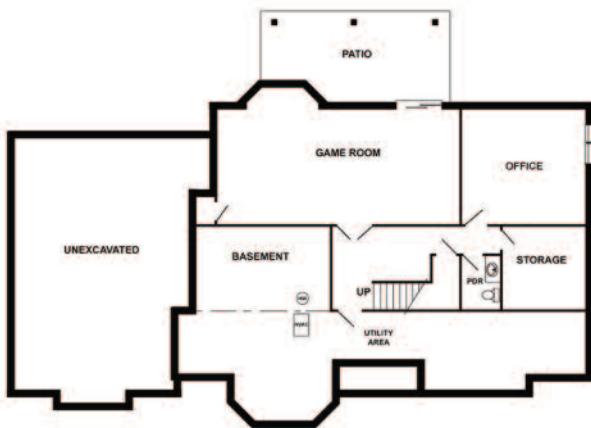

Waterville

Minnock Custom Builders

First Floor

Second Floor

Basement

For more information call 724.553.3020 or call
Marlene Sausman & Bridget Minnock at 724.776.3686 x242/334
EmeraldFieldsatPine.com

BERKSHIRE HATHAWAY
HomeServices