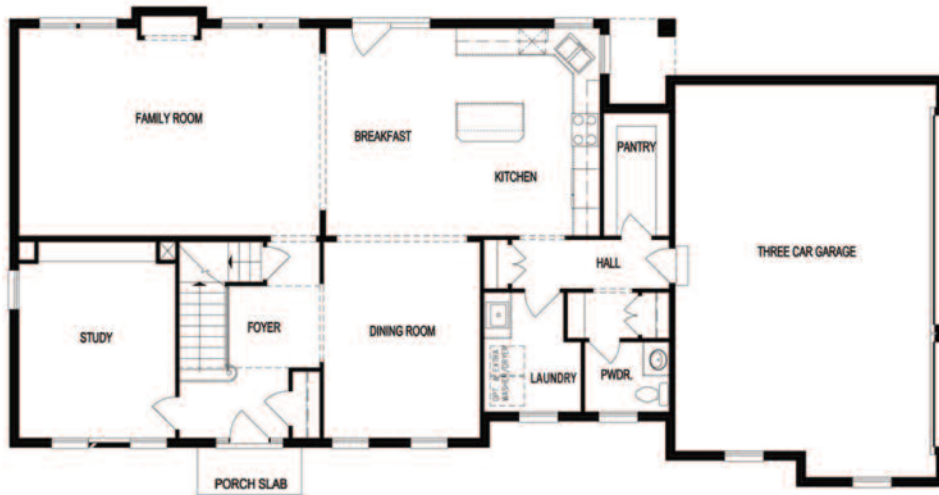

Tralee - A

Minnock Custom Builders

For more information call 724.553.3020 or call
Marlene Sausman & Bridget Minnock at 724.776.3686 x242/334
EmeraldFieldsatPine.com

BERKSHIRE HATHAWAY
HomeServices

The Preferred Realty