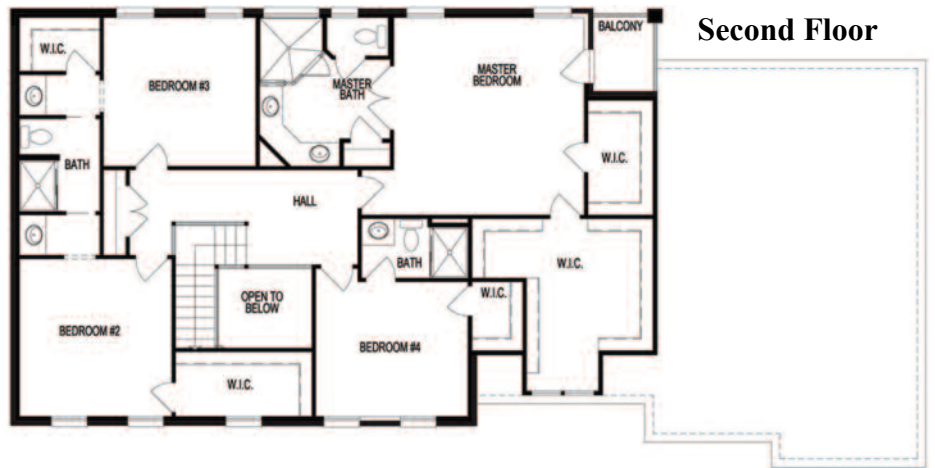

Tralee - A

Minnock Custom Builders

For more information call 724.553.3020 or call
Marlene Sausman & Bridget Minnock at 724.776.3686 x242/334
EmeraldFieldsatPine.com

BERKSHIRE HATHAWAY
HomeServices

The Preferred Realty