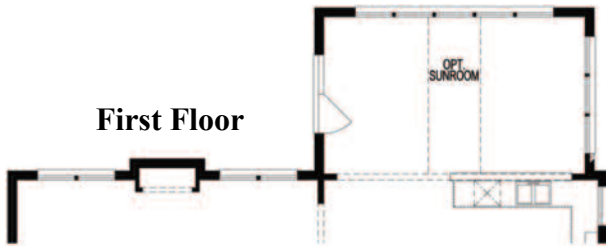

Tralee - C

Minnock Custom Builders

For more information call 724.553.3020 or call
Marlene Sausman & Bridget Minnock at 724.776.3686 x242/334
EmeraldFieldsatPine.com

BERKSHIRE HATHAWAY
HomeServices

The Preferred Realty