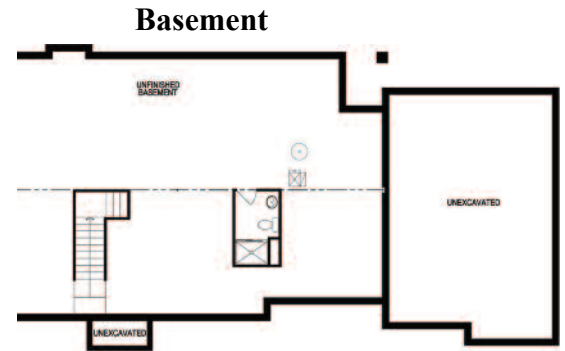

Tralee - C

Minnock Custom Builders

For more information call 724.553.3020 or call
Marlene Sausman & Bridget Minnock at 724.776.3686 x242/334
EmeraldFieldsatPine.com

BERKSHIRE HATHAWAY
HomeServices

The Preferred Realty