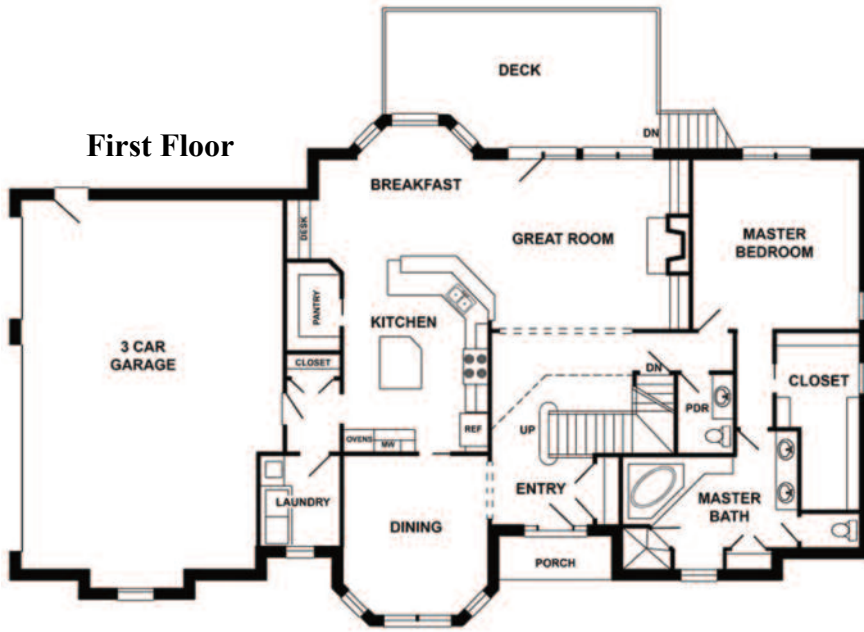

First Floor