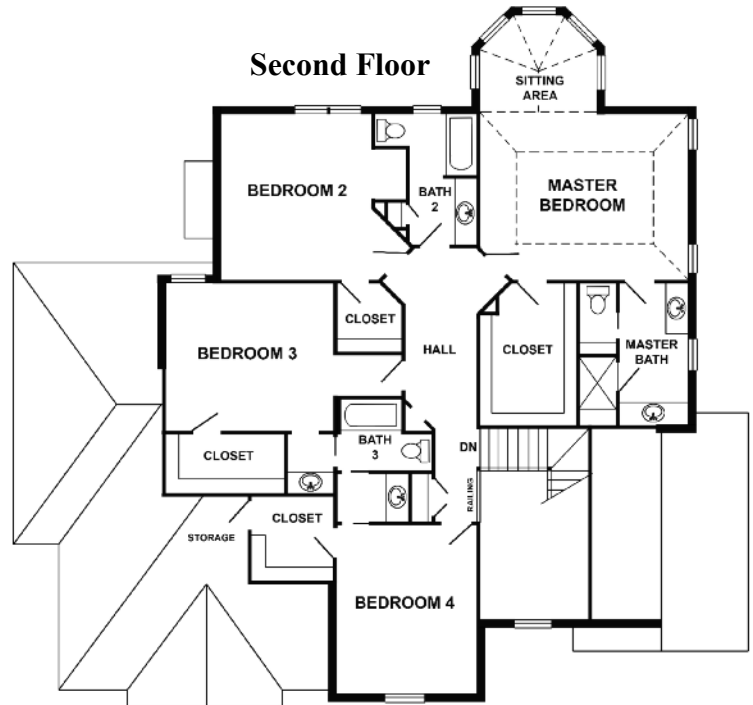

Killarney

Minnock Custom Builders

First Floor

Second Floor

Basement

For more information call 724.553.3020 or call
Marlene Sausman & Bridget Minnock at 724.776.3686 x242/334
EmeraldFieldsatPine.com

BERKSHIRE HATHAWAY
HomeServices