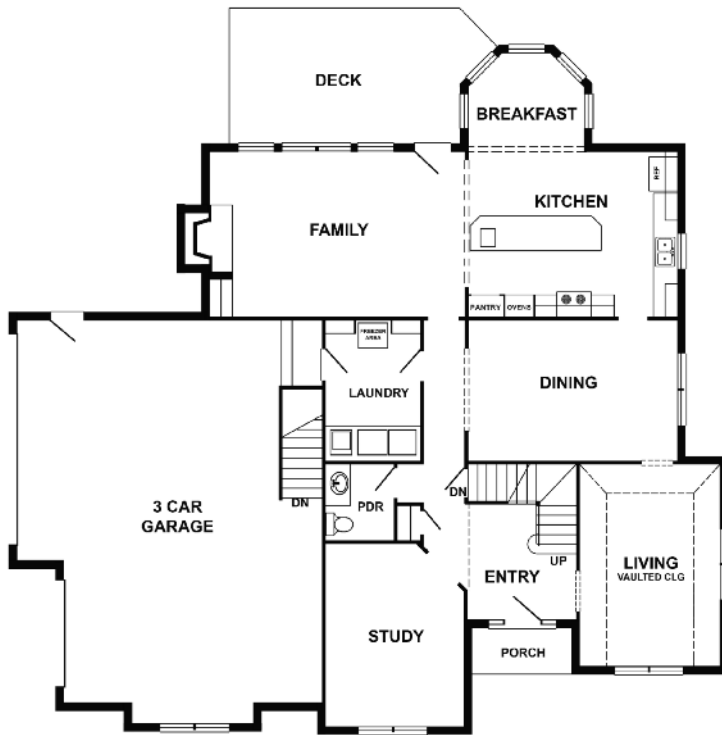

Killarney

Minnock Custom Builders

First Floor

Second Floor

Basement

For more information call 724.553.3020 or call
Marlene Sausman & Bridget Minnock at 724.776.3686 x242/334
EmeraldFieldsatPine.com

BERKSHIRE HATHAWAY
HomeServices