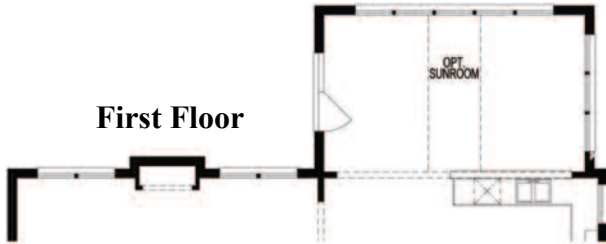

Tralee - B

Minnock Custom Builders

For more information call 724.553.3020 or call
Marlene Sausman & Bridget Minnock at 724.776.3686 x242/334
EmeraldFieldsatPine.com

BERKSHIRE HATHAWAY
HomeServices

The Preferred Realty