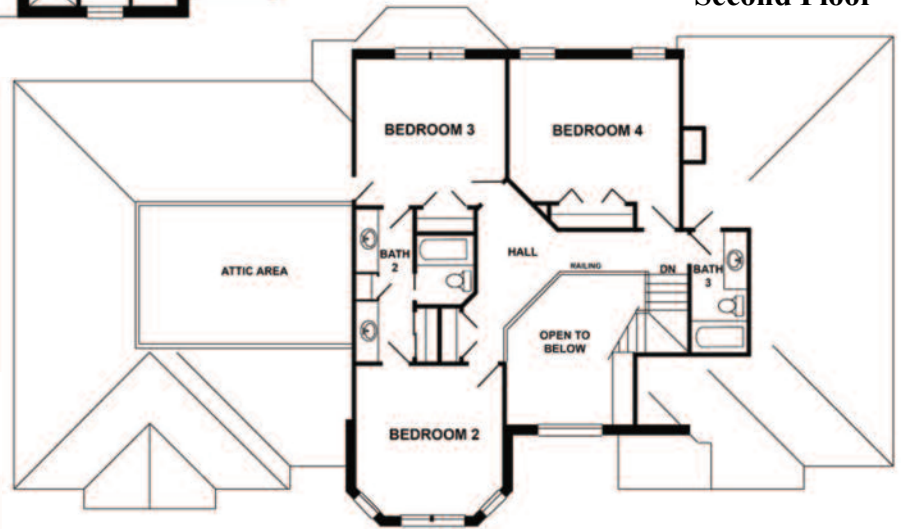

Waterville

Minnock Custom Builders

First Floor

Second Floor

Basement

For more information call 724.553.3020 or call
Marlene Sausman & Bridget Minnock at 724.776.3686 x242/334
EmeraldFieldsatPine.com

BERKSHIRE HATHAWAY
HomeServices