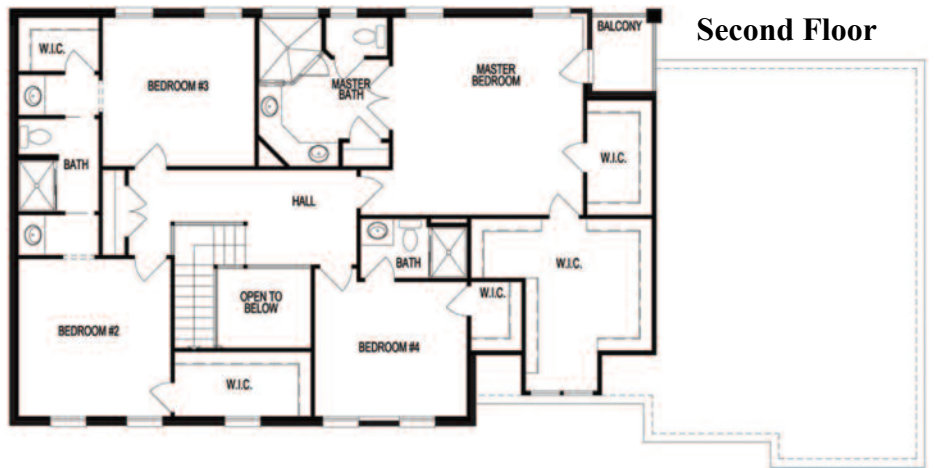

Tralee - C

Minnock Custom Builders

For more information call 724.553.3020 or call
Marlene Sausman & Bridget Minnock at 724.776.3686 x242/334
EmeraldFieldsatPine.com

BERKSHIRE HATHAWAY
HomeServices

The Preferred Realty