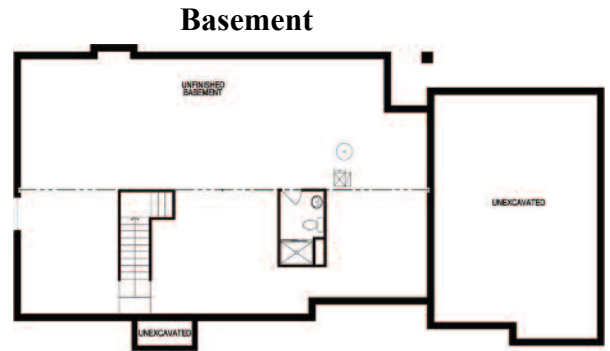

Tralee - A

Minnock Custom Builders

For more information call 724.553.3020 or call
Marlene Sausman & Bridget Minnock at 724.776.3686 x242/334
EmeraldFieldsatPine.com

BERKSHIRE HATHAWAY
HomeServices

The Preferred Realty