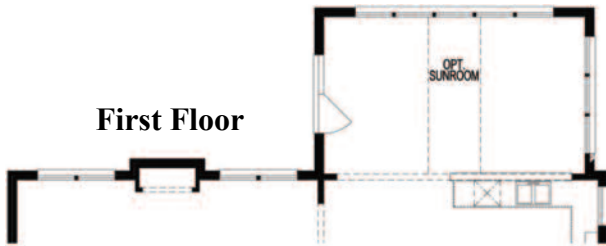

Tralee - A

Minnock Custom Builders

For more information call 724.553.3020 or call
Marlene Sausman & Bridget Minnock at 724.776.3686 x242/334
EmeraldFieldsatPine.com

BERKSHIRE HATHAWAY
HomeServices

The Preferred Realty