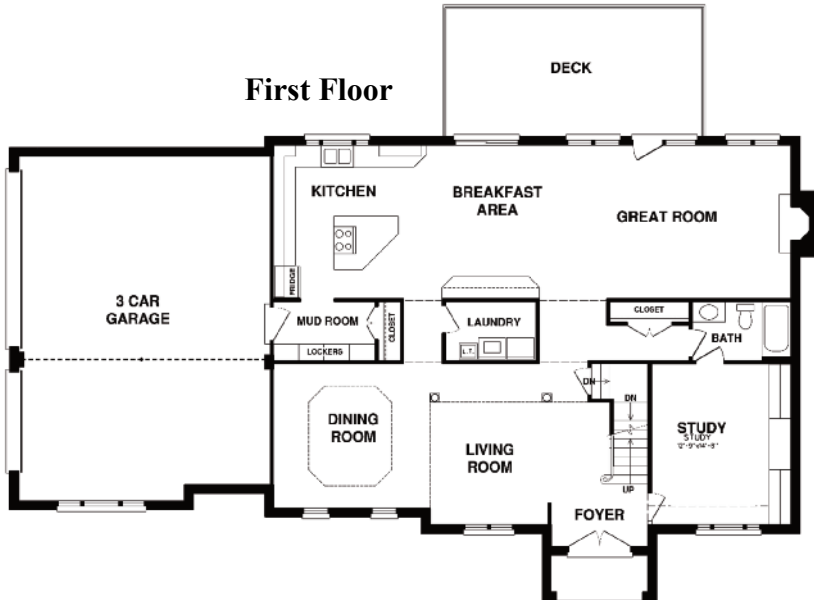

04-2014

Lot 214

Londonbury Homes, Inc.

First Floor

Second Floor

For more information call 724.553.3020 or call
Marlene Sausman & Bridget Minnock at 724.776.3686 x242/334
EmeraldFieldsatPine.com

BERKSHIRE HATHAWAY
HomeServices