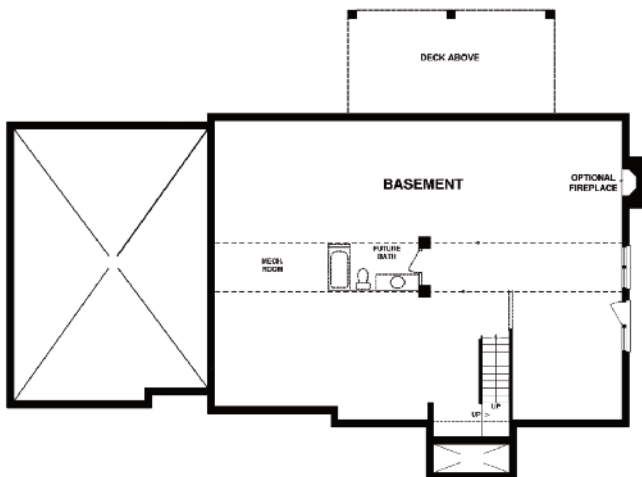

04-2014

Lot 214

Londonbury Homes, Inc.

First Floor

Second Floor

For more information call 724.553.3020 or call
Marlene Sausman & Bridget Minnock at 724.776.3686 x242/334
EmeraldFieldsatPine.com

BERKSHIRE HATHAWAY
HomeServices