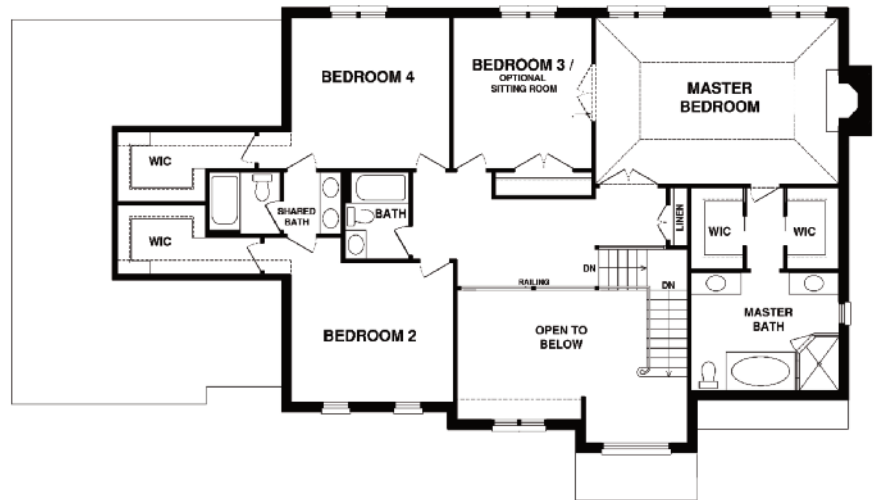

04-2014

Lot 214

Londonbury Homes, Inc.

First Floor

Second Floor

For more information call 724.553.3020 or call
Marlene Sausman & Bridget Minnock at 724.776.3686 x242/334
EmeraldFieldsatPine.com

BERKSHIRE HATHAWAY
HomeServices