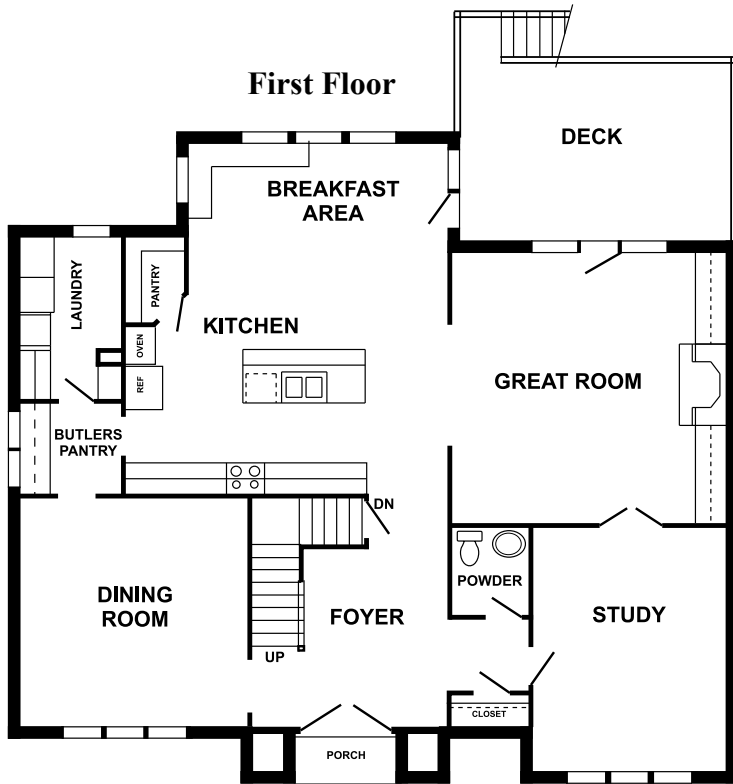

Londonbury Homes, Inc.