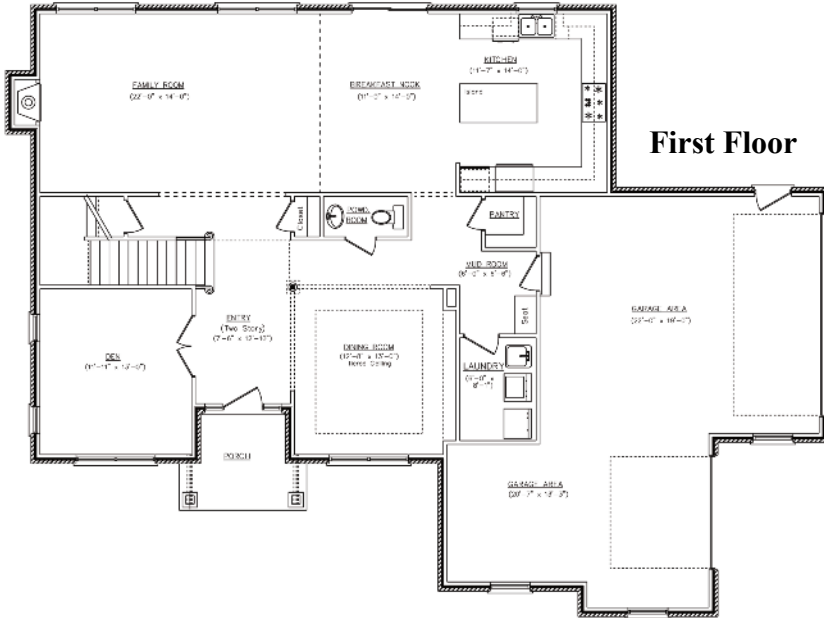

Lot 235

J.J. Herbert and Sons, Inc.

For more information call 724.553.3020 or call
Marlene Sausman & Bridget Minnock at 724.776.3686 x242/334
EmeraldFieldsatPine.com

BERKSHIRE HATHAWAY
HomeServices

The Preferred Realty