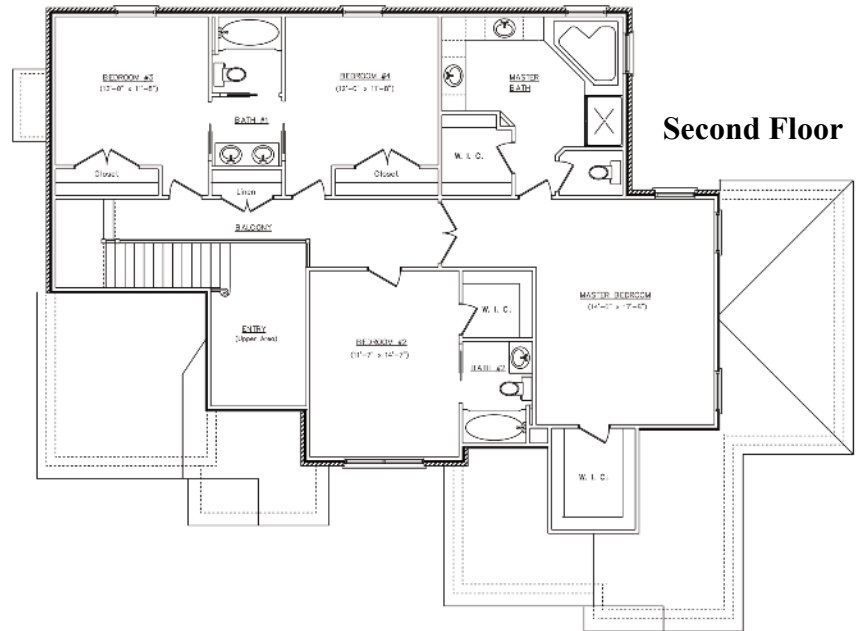

Lot 235

J.J. Herbert and Sons, Inc.

For more information call 724.553.3020 or call
Marlene Sausman & Bridget Minnock at 724.776.3686 x242/334
EmeraldFieldsatPine.com

BERKSHIRE HATHAWAY
HomeServices

The Preferred Realty