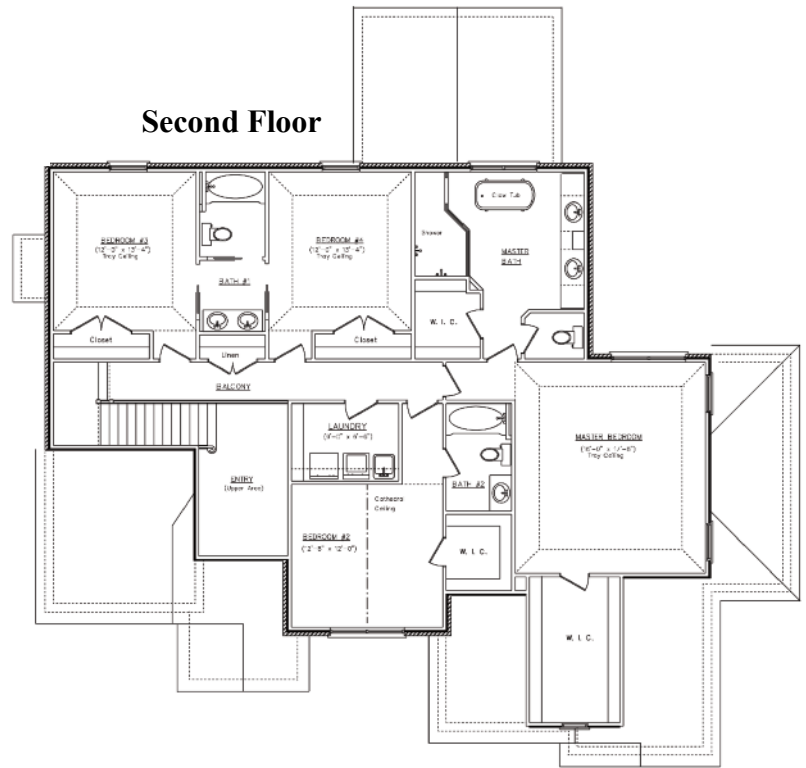

04-2014

Lot 228

J.J. Herbert and Sons, Inc.

First Floor

Second Floor

For more information call 724.553.3020 or call
Marlene Sausman & Bridget Minnock at 724.776.3686 x242/334
EmeraldFieldsatPine.com

BERKSHIRE HATHAWAY
HomeServices