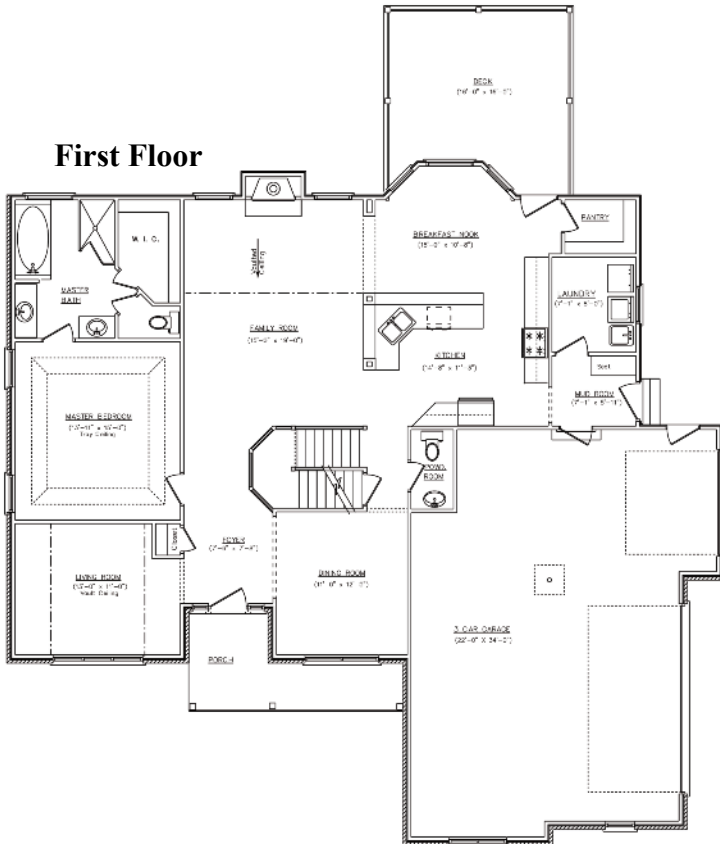

First Floor