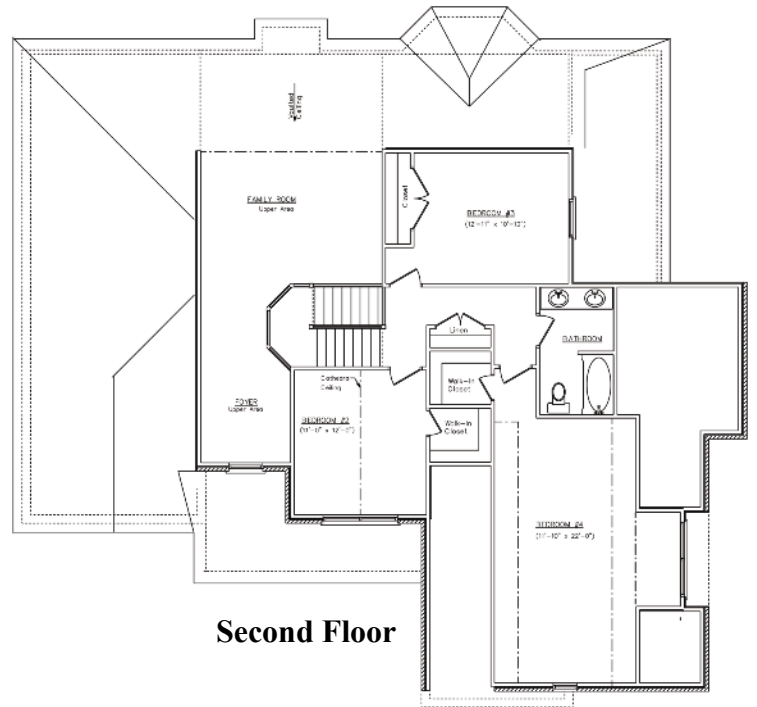

Second Floor

For more information call 724.553.3020 or call
Marlene Sausman & Bridget Minnock at 724.776.3686 x242/334
EmeraldFieldsatPine.com

04-2014

BERKSHIRE HATHAWAY
HomeServices

The Preferred Realty