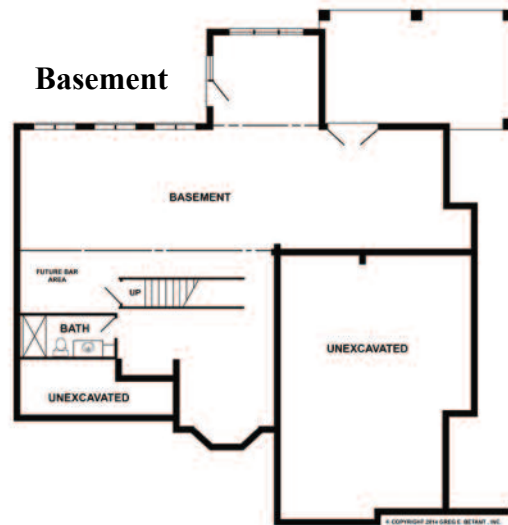

Lot 225

Heurich Construction, Inc.

For more information call 724.553.3020 or call
Marlene Sausman & Bridget Minnock at 724.776.3686 x242/334
EmeraldFieldsatPine.com

BERKSHIRE HATHAWAY
HomeServices

The Preferred Realty