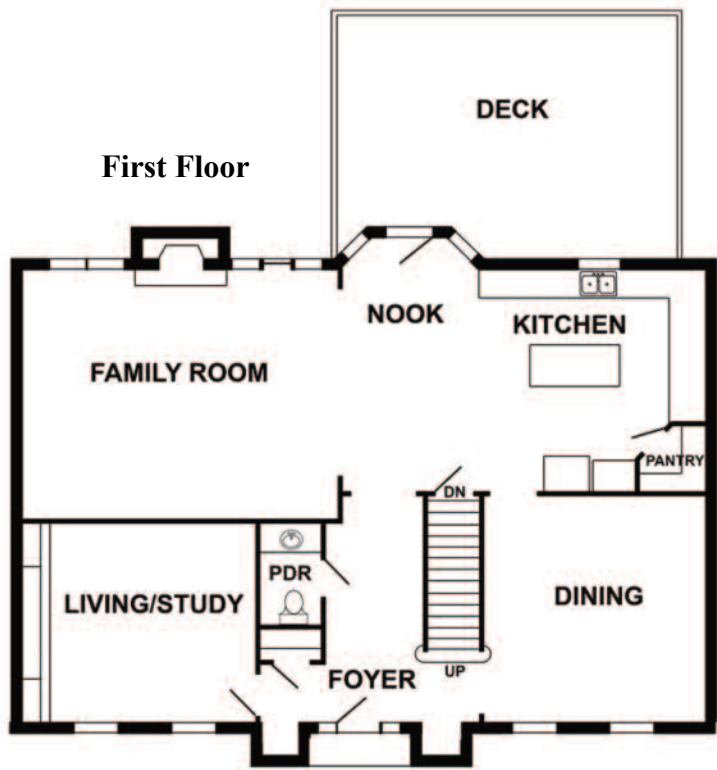

Lot 212

Heurich Construction, Inc.

For more information call 724.553.3020 or call
Marlene Sausman & Bridget Minnock at 724.776.3686 x242/334
EmeraldFieldsatPine.com

BERKSHIRE HATHAWAY
HomeServices

The Preferred Realty