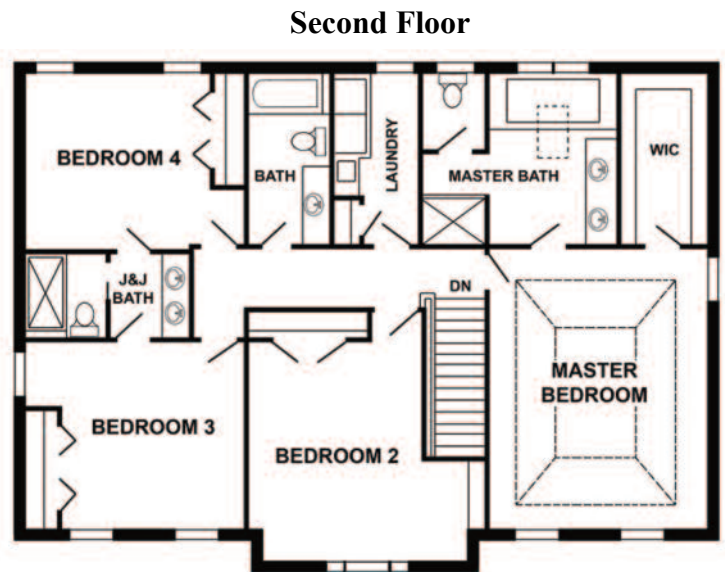

Lot 212

Heurich Construction, Inc.

For more information call 724.553.3020 or call
Marlene Sausman & Bridget Minnock at 724.776.3686 x242/334
EmeraldFieldsatPine.com

BERKSHIRE HATHAWAY
HomeServices

The Preferred Realty