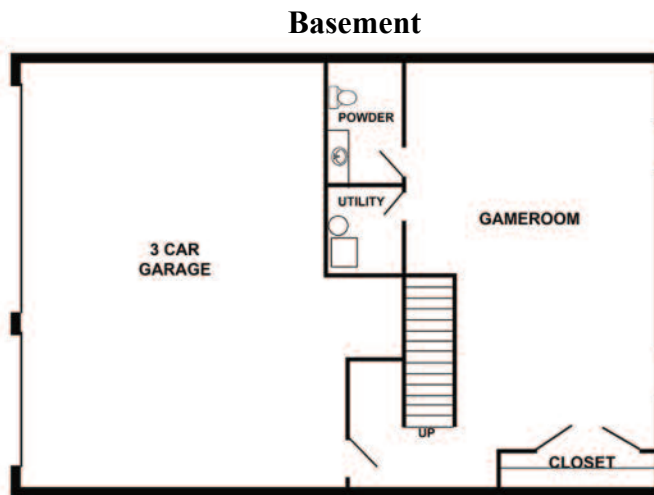

Lot 212

Heurich Construction, Inc.

For more information call 724.553.3020 or call
Marlene Sausman & Bridget Minnock at 724.776.3686 x242/334
EmeraldFieldsatPine.com

BERKSHIRE HATHAWAY
HomeServices

The Preferred Realty