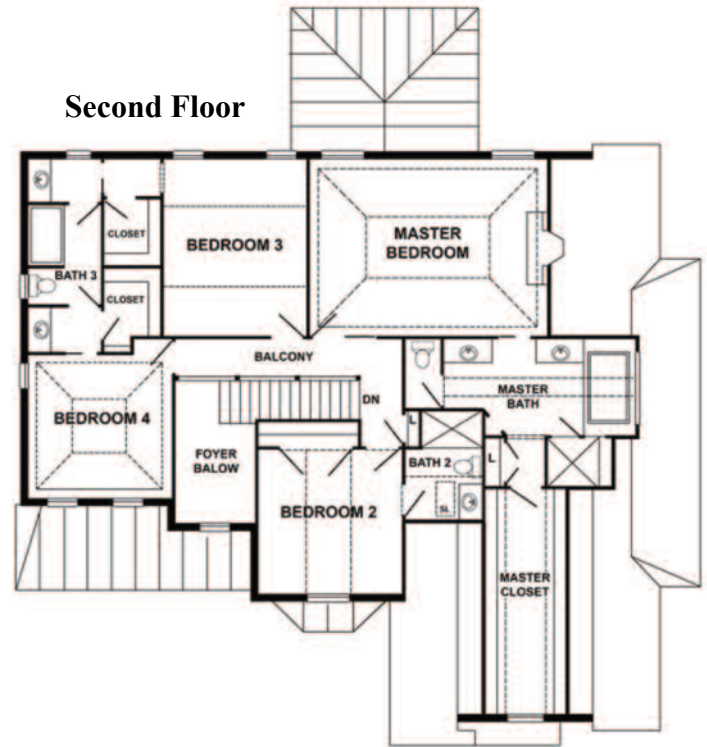

Lot 225

Heurich Construction, Inc.

For more information call 724.553.3020 or call
Marlene Sausman & Bridget Minnock at 724.776.3686 x242/334
EmeraldFieldsatPine.com

BERKSHIRE HATHAWAY
HomeServices

The Preferred Realty