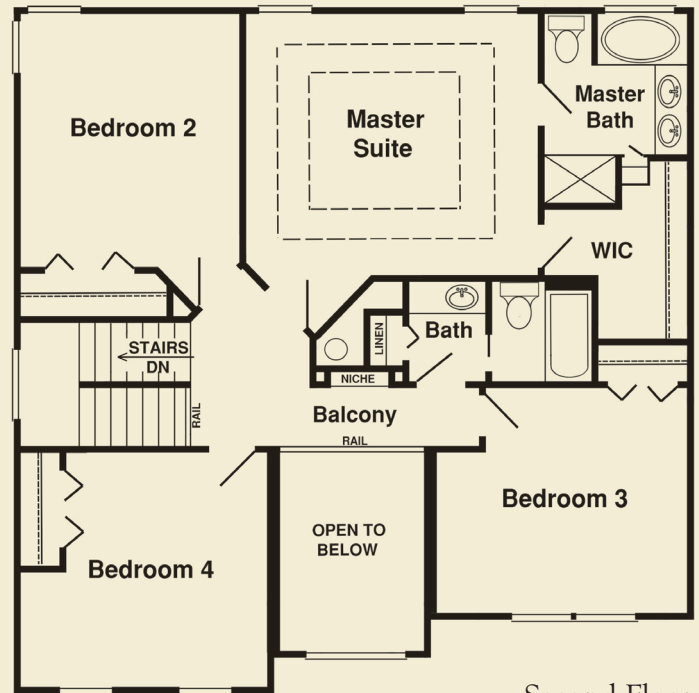

Ricciuti Enterprise

Second Floor

- Center hall colonial design with a two story foyer
- The ample eat in kitchen features an optional island and large pantry
- First floor laundry room off the kitchen
- Upstairs are 4 bedrooms and 2 baths
- Luxurious owner's suite features a huge walk-in closet

724-838-3660

www.CherryWoodEstates.info

Berkshire Hathaway The Preferred Realty believes all material, editorial or otherwise, to be correct, but assumes no responsibility for its accuracy or the accuracy of its presentation.