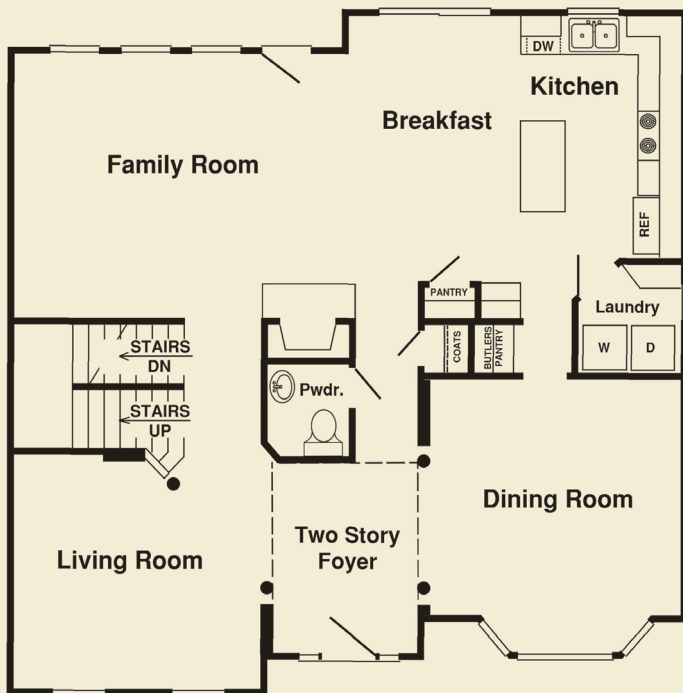

Ricciuti Enterprise

First Floor

- Center hall colonial design with a two story foyer
- The ample eat in kitchen features an optional island and large pantry
- First floor laundry room off the kitchen
- Upstairs are 4 bedrooms and 2 baths
- Luxurious owner's suite features a huge walk-in closet

724-838-3660

www.CherryWoodEstates.info

Berkshire Hathaway The Preferred Realty believes all material, editorial or otherwise, to be correct, but assumes no responsibility for its accuracy or the accuracy of its presentation.