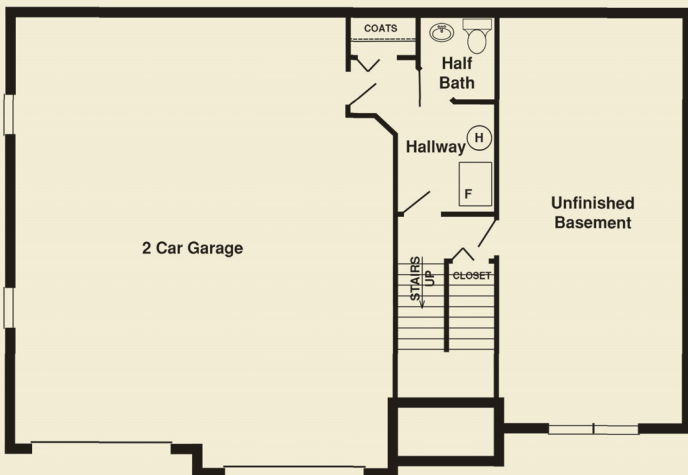

First Floor