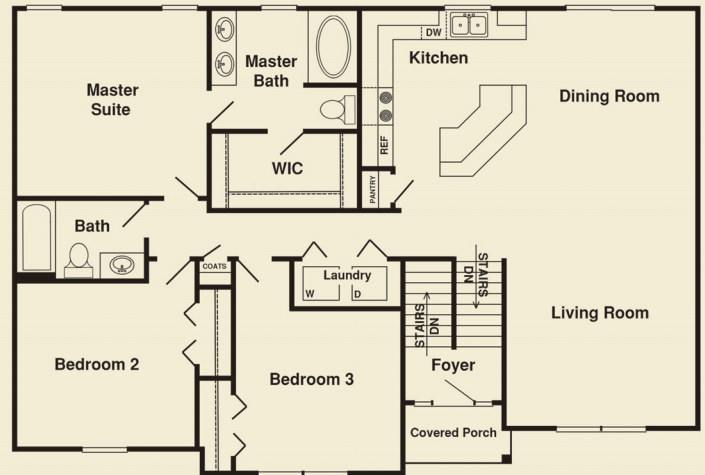

Second Floor

- Design built
- 3 bedrooms, 2.5 baths
- Large kitchen with dinette
- Owners suite with master bath & walk-in-closet
- Open family room with fireplace

BERKSHIRE HATHAWAY
HomeServices

The Preferred Realty

724-838-3660

www.CherryWoodEstates.info

Berkshire Hathaway The Preferred Realty believes all material, editorial or otherwise, to be correct, but assumes no responsibility for its accuracy or the accuracy of its presentation.